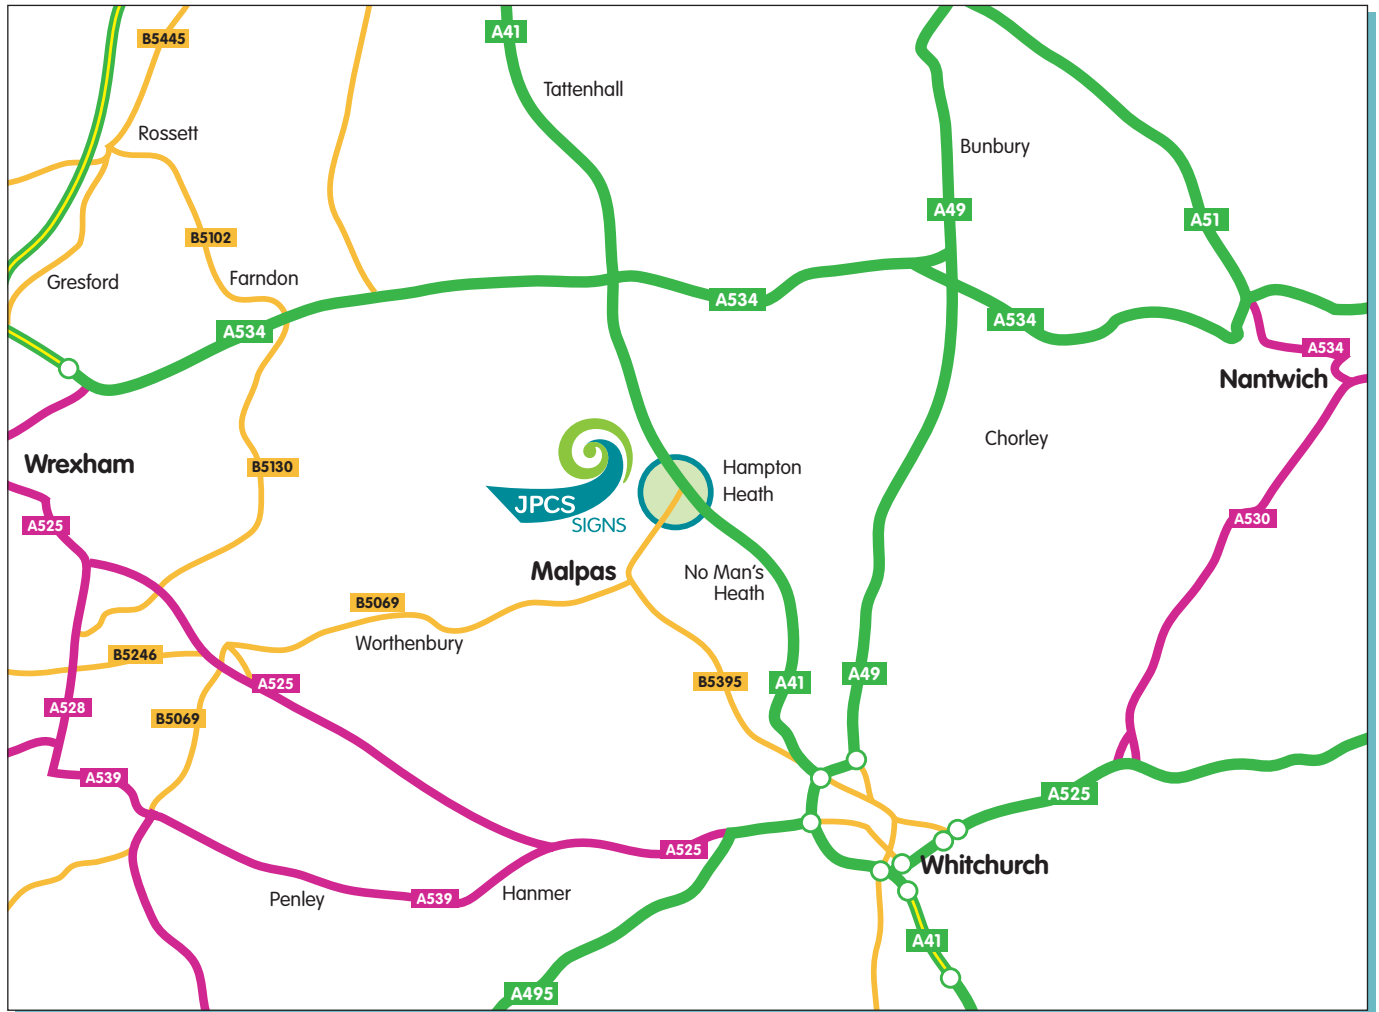

Location Map

JPCS Signs
Ruskin House
The Sidings
Hampton Heath
Cheshire SY14 8LU
Tel: 01948 820696
Fax: 01948 820252
E-mail: info@jpcs.co.uk