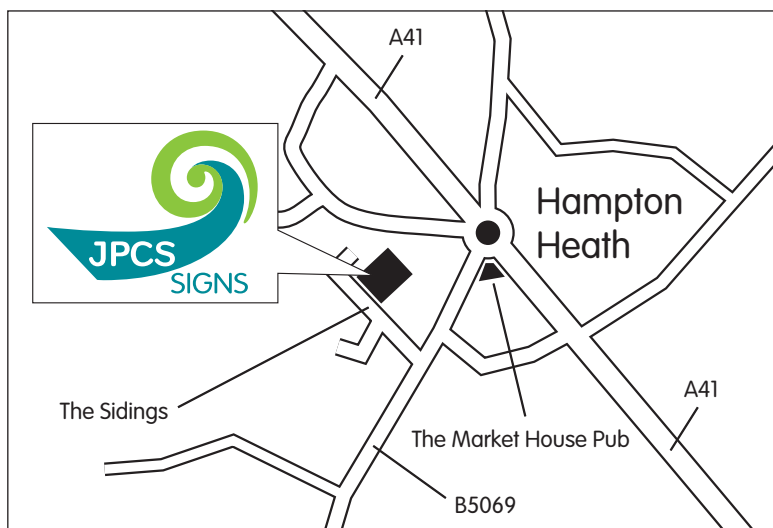

Location Map

JPCS Signs
Ruskin House
The Sidings
Hampton Heath
Cheshire SY14 8LU
Tel: 01948 820696
Fax: 01948 820252
E-mail: info@jpcs.co.uk